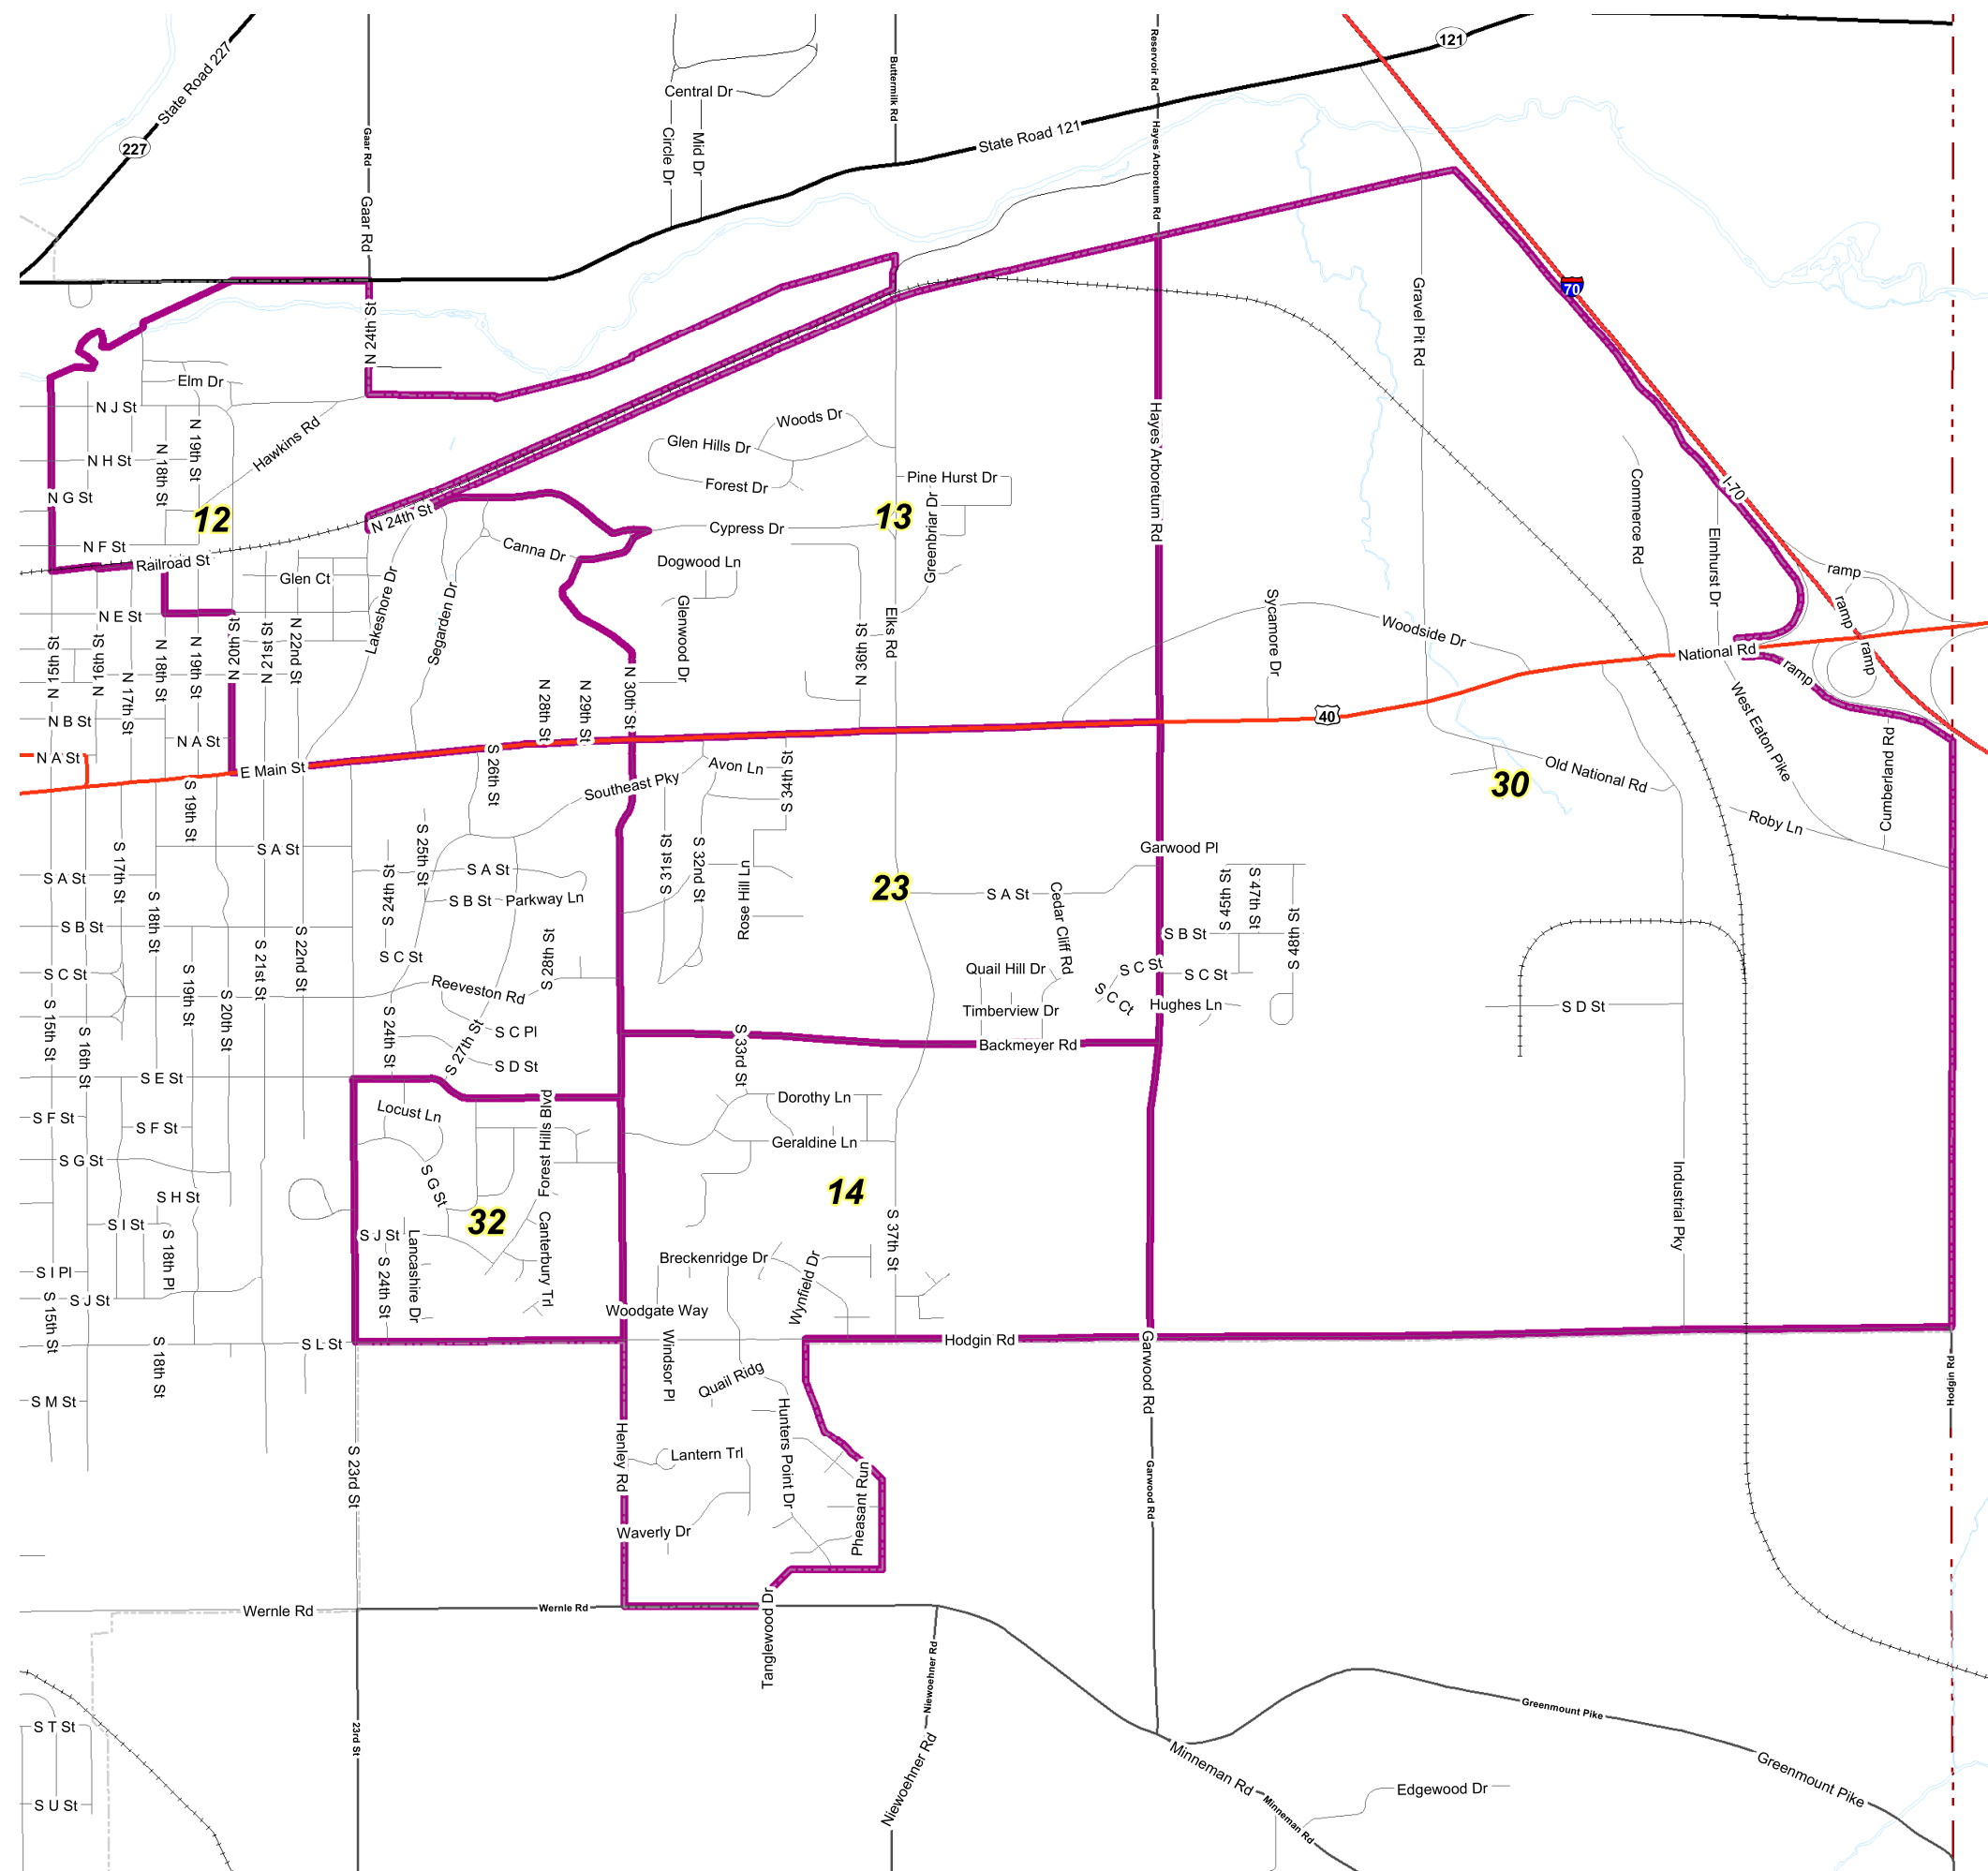

Richmond City Council Dist 4

Not to Scale

Wayne County/Richmond GIS
Date: 03/30/2004 By: G. Atkins

Wayne County Surveyor's Office
401 E. Main Street
Richmond, IN 47374

Legend

- Interstates
- US Highways
- State Roads
- - - Railroads
- / / / / / Township Lines
- Rivers
- Towns
- Incorporated Areas
- County Boundary